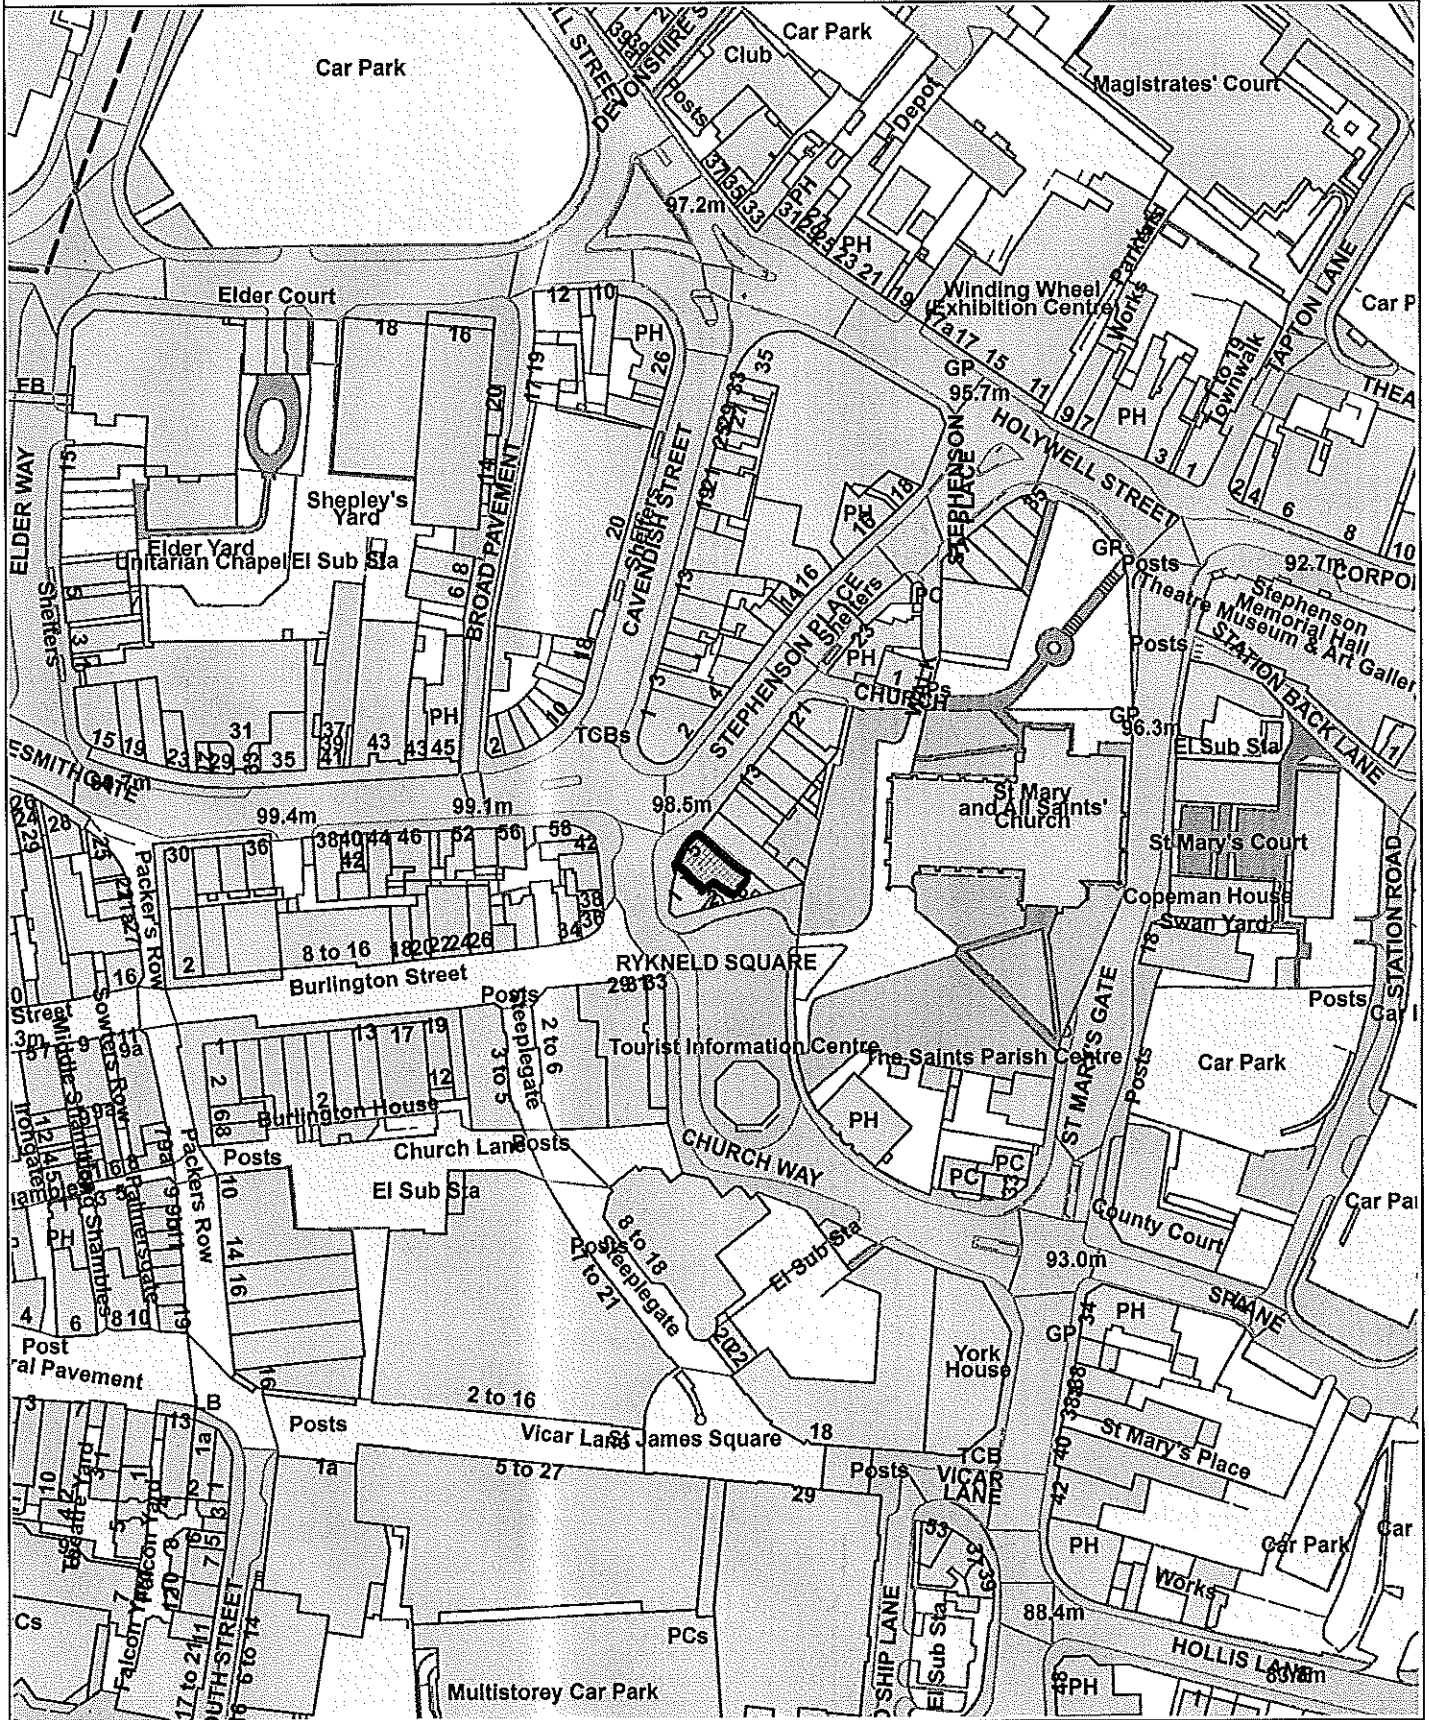

# 5 STEPHENSON PLACE

Reproduced from the Ordnance Survey map with the permission of the Controller of Her Majesty's Stationery Office © Crown Copyright 2012.  
 Unauthorised reproduction infringes Crown Copyright and may lead to prosecution or civil proceedings.  
 Chesterfield Borough Council Licence No. 100018505 (2017)

Scale 1:1743